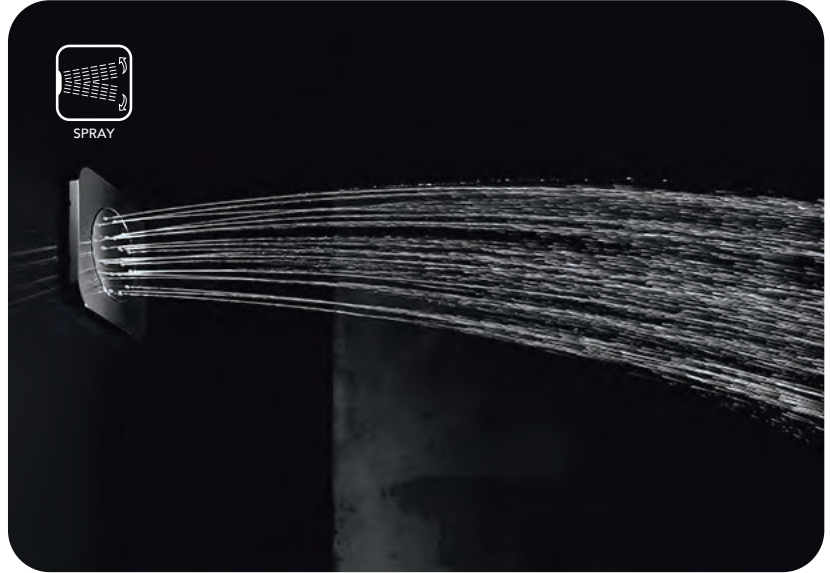

SOFT BODY SPRAY

The soft body spray is your ultimate solution to a luxurious and soothing shower experience. This spray will leave your skin and tissue feeling relaxed, providing a spa-like experience in the comfort of your home. The sleek body jet comes in a rounded soft square or round. Combine up to six Spin body jets to enhance your shower experience further.

AVAILABLE FINISH

WATER USAGE

BODY JETS	2 x	3 x	4 x	6 x
Minimum Lt.	5	7,5	10	15

DIMENSIONS (mm)

FLOWRATE