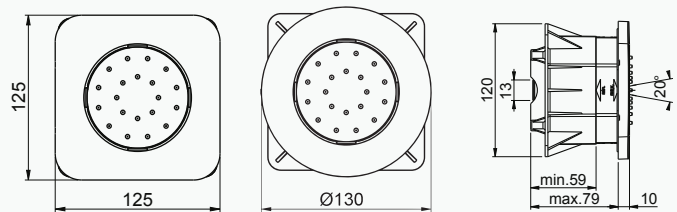

Technical Data

FEATURES

Warranty	2 years
Maximum continuous working pressure	500kPa
Recommended pressure range	150-500kPa
Maximum continuous working temp	50°C
Frontplate width	125mm
Frontplate height	125mm

AVAILABLE FINISH

WATER USAGE

BODY JETS	2 x	3 x	4 x	6 x
Minimum Lt.	5	7,5	10	15

DIMENSIONS (mm)

FLOWRATE