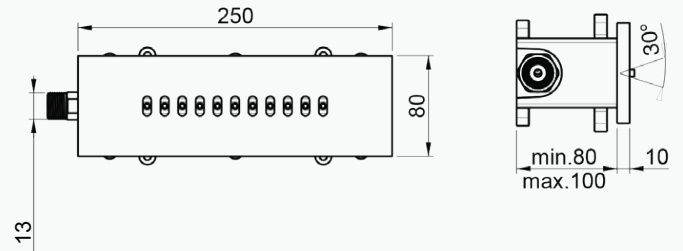

AVAILABLE FINISH

STAINLESS
STEEL

WATER USAGE

BODY JETS	2 x	3 x	4 x	6 x
Minimum Lt.	5	7,5	10	15

DIMENSIONS (mm)

FLOWRATE