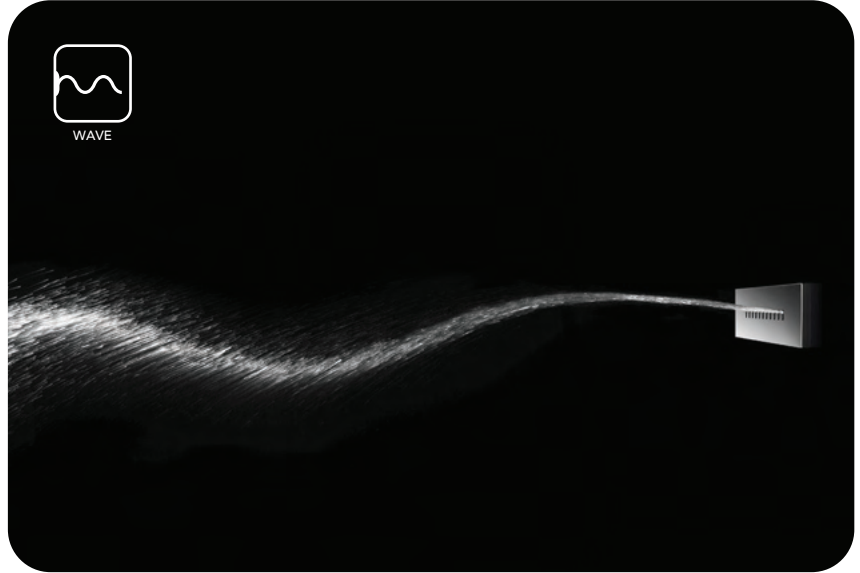

THE WAVE JET

The Wave Body Jet offers a rejuvenating experience with its lively tilting jet that delivers a sensual and regenerating rain of a thousand water crystals. This invigorating shower helps wash away tiredness, leaving you feeling refreshed and energised for the day ahead. Combine two Wave body jets to enhance your shower experience further.

AVAILABLE FINISH

STAINLESS
STEEL

WATER USAGE

BODY JETS	2 x	3 x	4 x	6 x
Minimum Lt.	5	7,5	10	15

DIMENSIONS (mm)

FLOWRATE